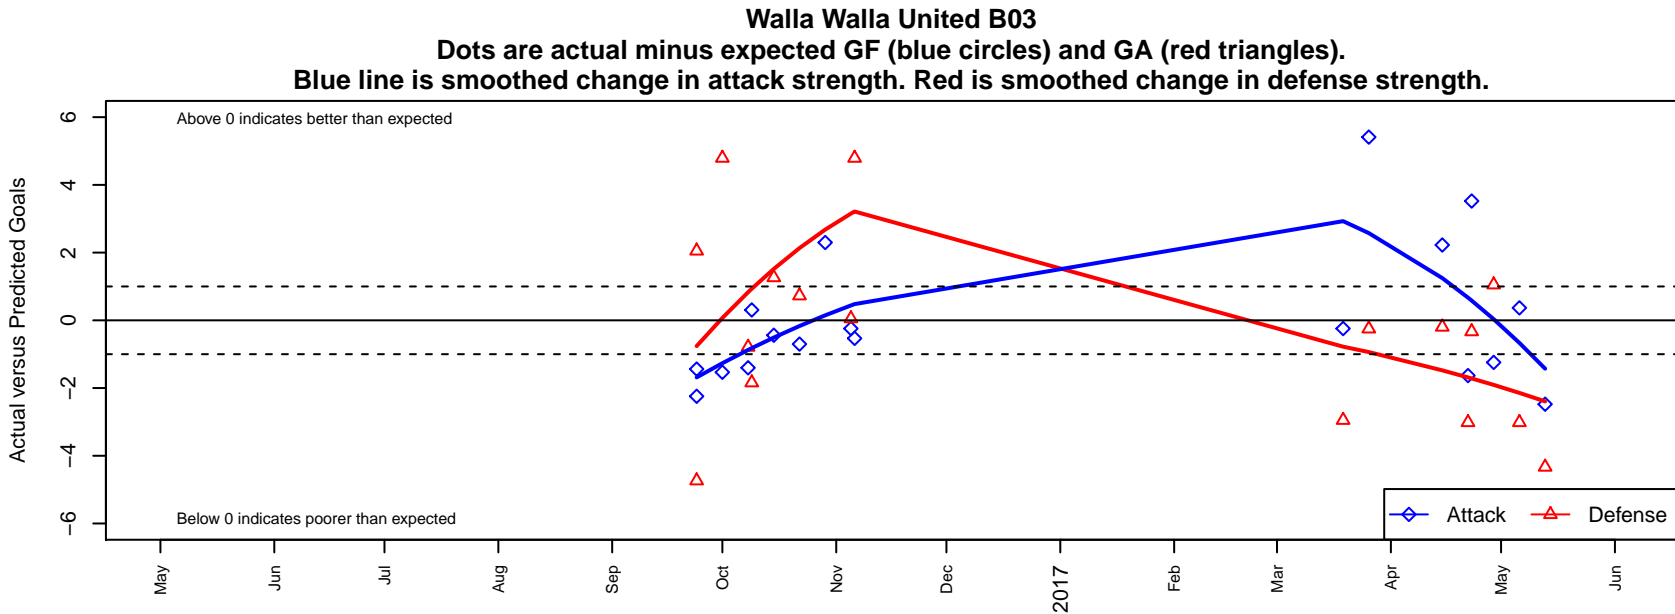

Walla Walla United B03

Walla Walla United FC
 Walla Walla, WA
 B03 total strength=758
 attack=2.18 defense=0.34
 fall league = PSPL–Inland Copa 2 U14
 spr league = Spr PSPL–Inland Copa 1 U14

alt names used:
 Walla Walla United Soccer Club 2003
 Walla Walla United Soccer Club 2003

Venues played:
 2016 PSPL–Inland Copa 2 U14
 2016 Spr PSPL–Inland Copa 1 U14

**attack and defense variance (black dot)
relative to other teams
and top 10 in region**

**attack and defense rating
relative to others at age
and all opponents in last 13 months**