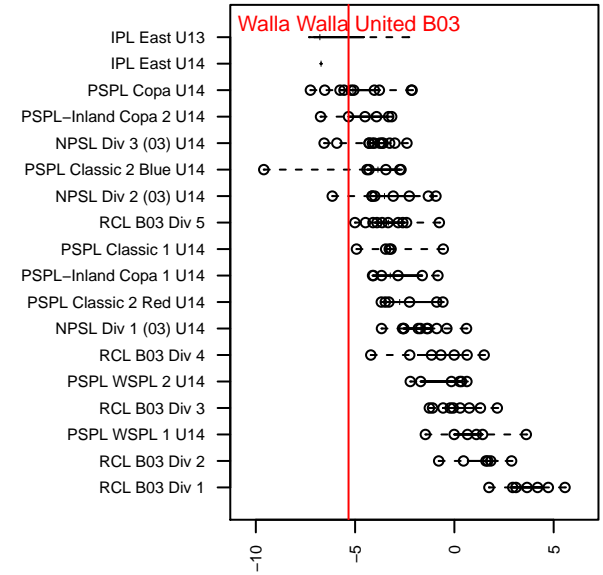

Walla Walla United B03

Walla Walla United FC
 Walla Walla, WA
 B03 total strength=758
 attack=2.18 defense=0.34
 fall league = PSPL–Inland Copa 2 U14
 spr league = Spr PSPL–Inland Copa 1 U14

alt names used:
 Walla Walla United Soccer Club 2003
 Walla Walla United Soccer Club 2003

Venues played:
 2016 PSPL–Inland Copa 2 U14
 2016 Spr PSPL–Inland Copa 1 U14

**attack and defense variance (black dot)
relative to other teams
and top 10 in region**

**attack and defense rating
relative to others at age
and all opponents in last 13 months**